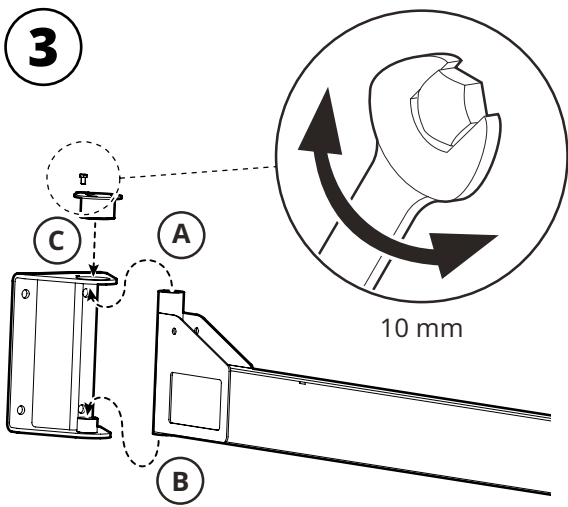

12

13

14

15

Exploded view

The **FUMEX** product range includes Extraction Arms • Vehicle Exhaust Extraction • Fans • Filters • Controls • Workshop Equipment

FUMEX

Verkstadsvägen 2, 931 61 Skellefteå, SWEDEN • +46 (0)910-361 80 • info@fumex.se • www.fumex.com