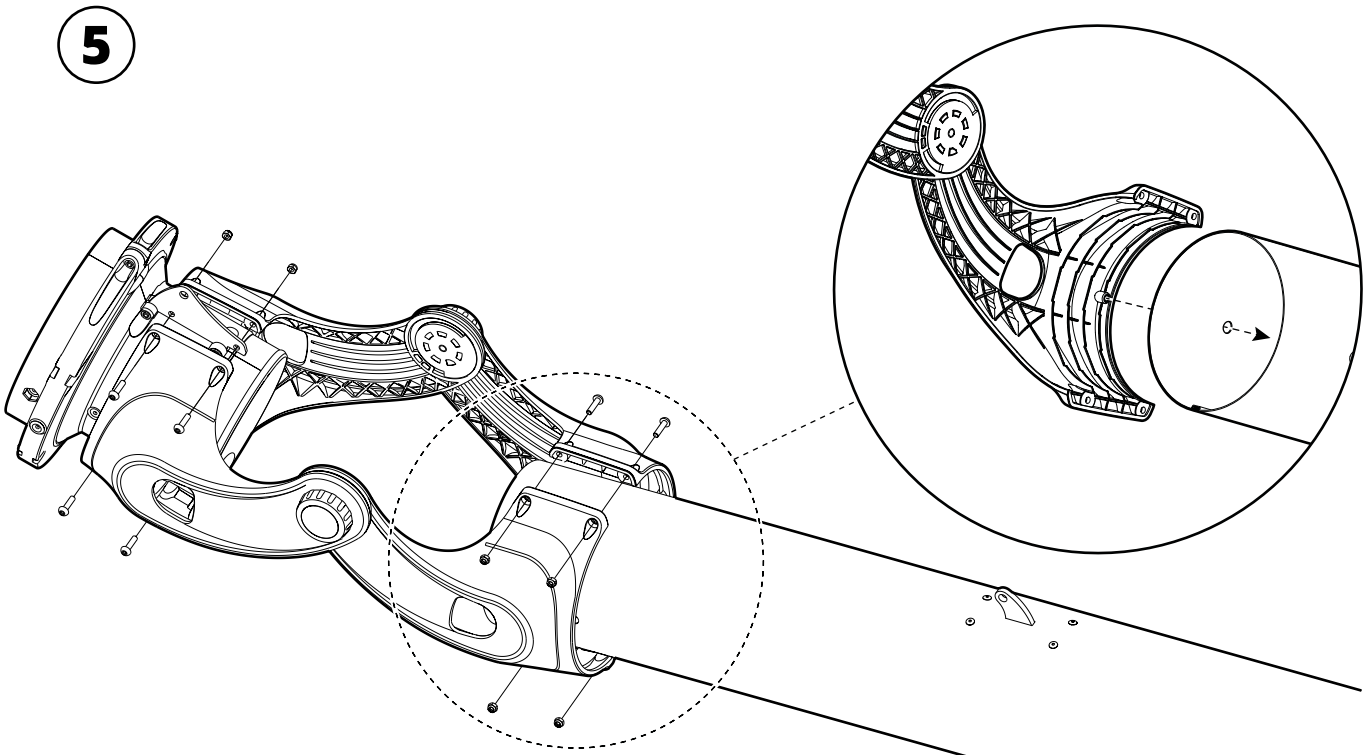

12

13

14

15

Exploded view

The **FUMEX** product range includes Extraction Arms • Vehicle Exhaust Extraction • Fans • Filters • Controls • Workshop Equipment

FUMEX

Verkstadsvägen 2, 931 61 Skellefteå, SWEDEN • +46 (0)910-361 80 • info@fumex.se • www.fumex.com