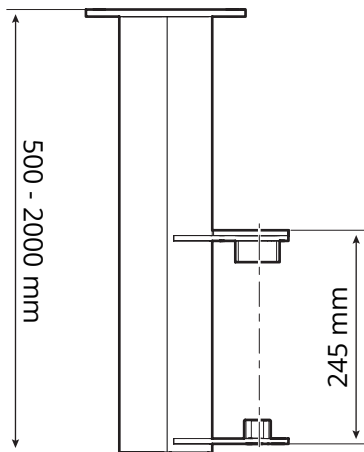

PRX 6000

PTZ 500-2000