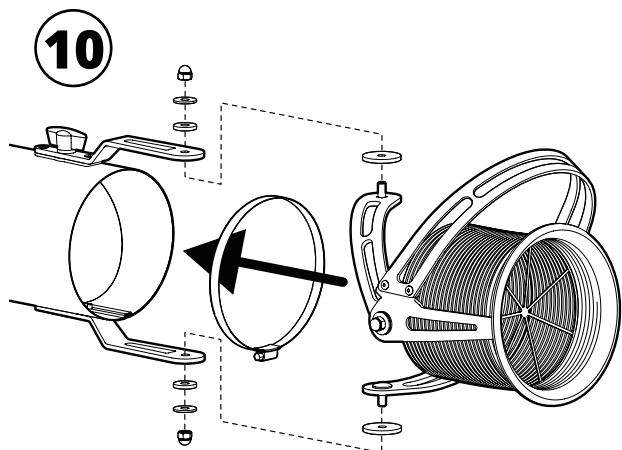

12

13

14

15

Exploded view

The **FUMEX** product range includes Extraction Arms • Vehicle Exhaust Extraction • Fans • Filters • Controls • Workshop Equipment

FUMEX

Verkstadsvägen 2, 931 61 Skellefteå, SWEDEN • +46 (0)910-361 80 • info@fumex.se • www.fumex.com