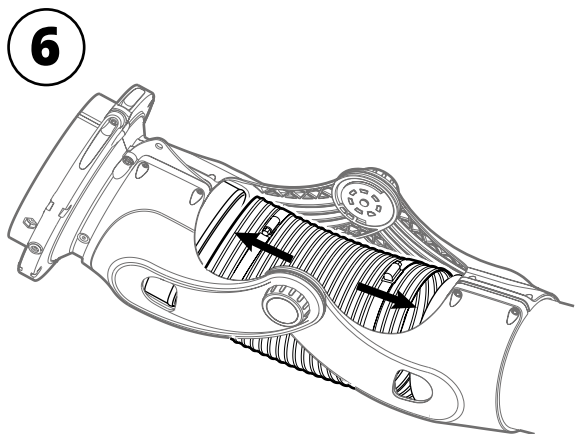

PRX

6000/8000/10000

FUMEX

PURE ADVANTAGE

1

PRX 6000

PTZ 500-2000

PTZ 2500

12

13

14

15

Exploded view

The **FUMEX** product range includes Extraction Arms • Vehicle Exhaust Extraction • Fans • Filters • Controls • Workshop Equipment

FUMEX

Verkstadsvägen 2, 931 61 Skellefteå, SWEDEN • +46 (0)910-361 80 • info@fumex.se • www.fumex.com