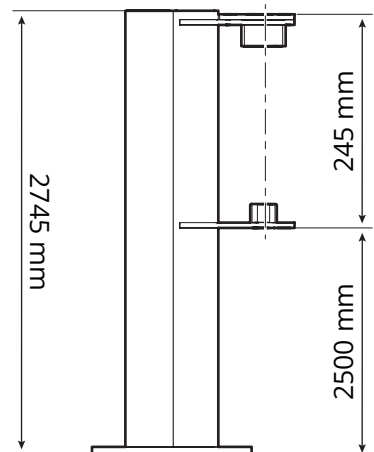

12

13

14

15

Exploded view

The **FUMEX** product range includes Extraction Arms • Vehicle Exhaust Extraction • Fans • Filters • Controls • Workshop Equipment

FUMEX

Verkstadsvägen 2, 931 61 Skellefteå, SWEDEN • +46 (0)910-361 80 • info@fumex.se • www.fumex.com