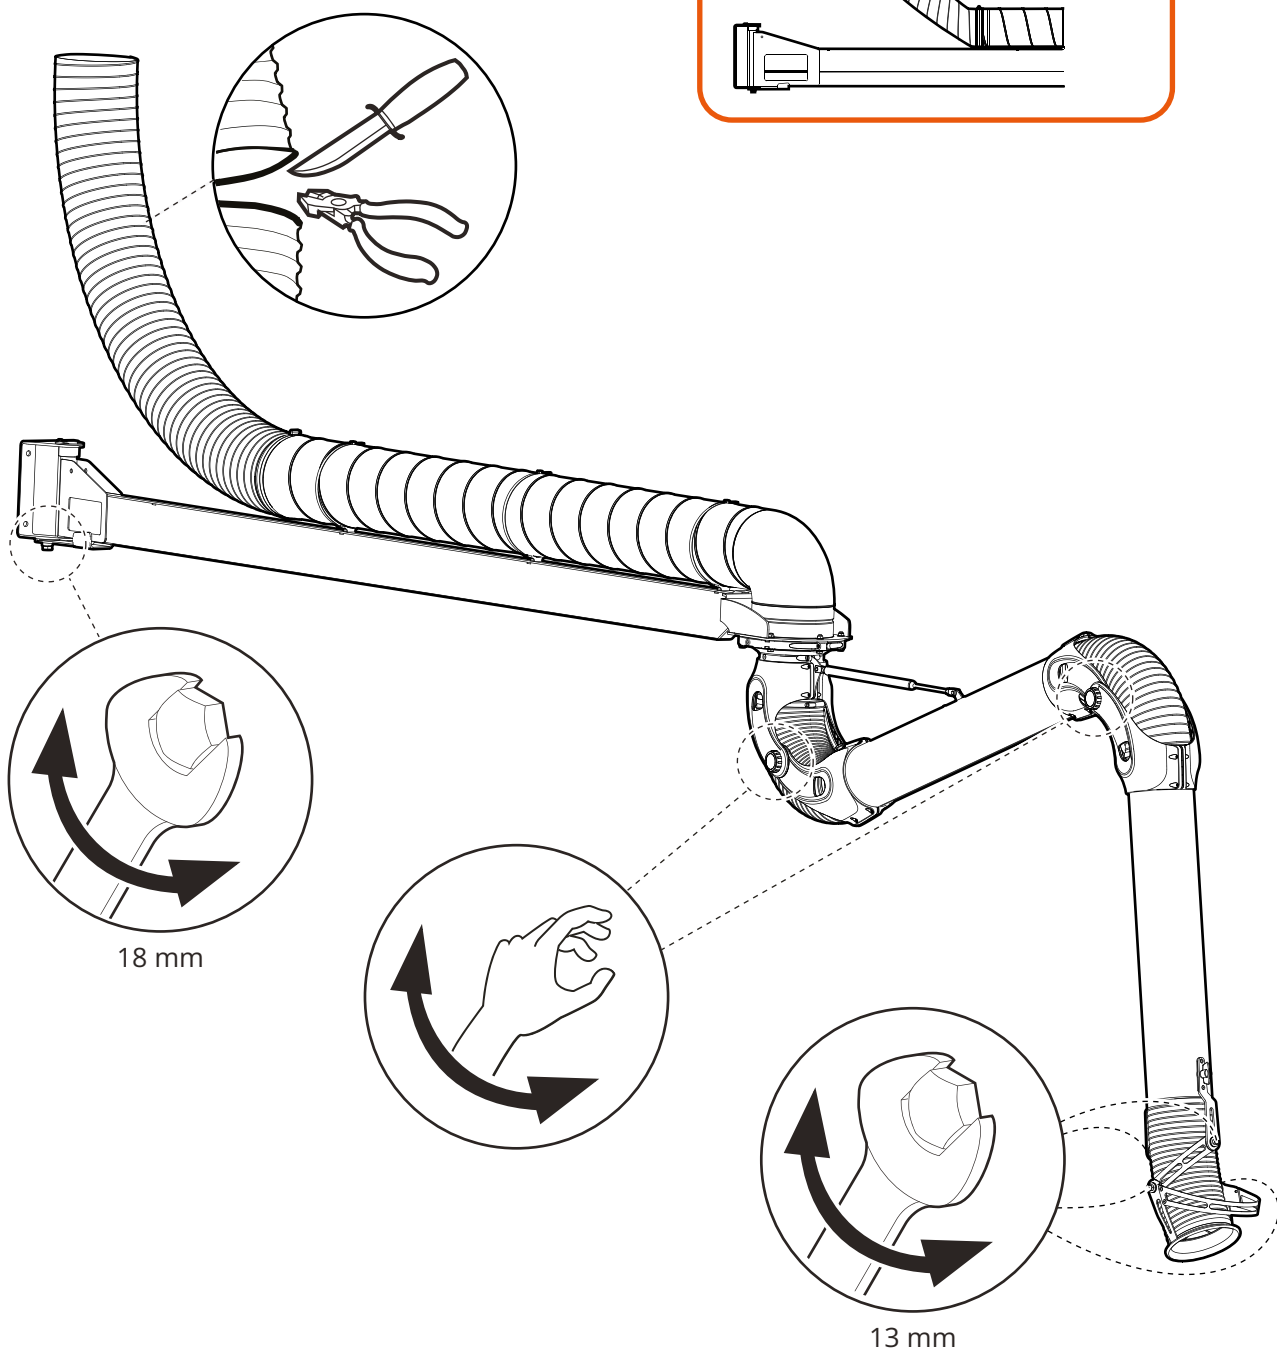

12

13

14

15

Exploded view

The **FUMEX** product range includes Extraction Arms • Vehicle Exhaust Extraction • Fans • Filters • Controls • Workshop Equipment

FUMEX

Verkstadsvägen 2, 931 61 Skellefteå, SWEDEN • +46 (0)910-361 80 • info@fumex.se • www.fumex.com