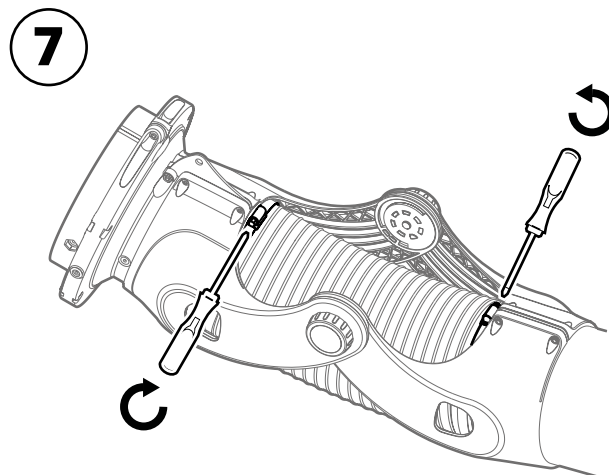

12

13

14

15

Exploded view

The **FUMEX** product range includes Extraction Arms • Vehicle Exhaust Extraction • Fans • Filters • Controls • Workshop Equipment

FUMEX

Verkstadsvägen 2, 931 61 Skellefteå, SWEDEN • +46 (0)910-361 80 • info@fumex.se • www.fumex.com