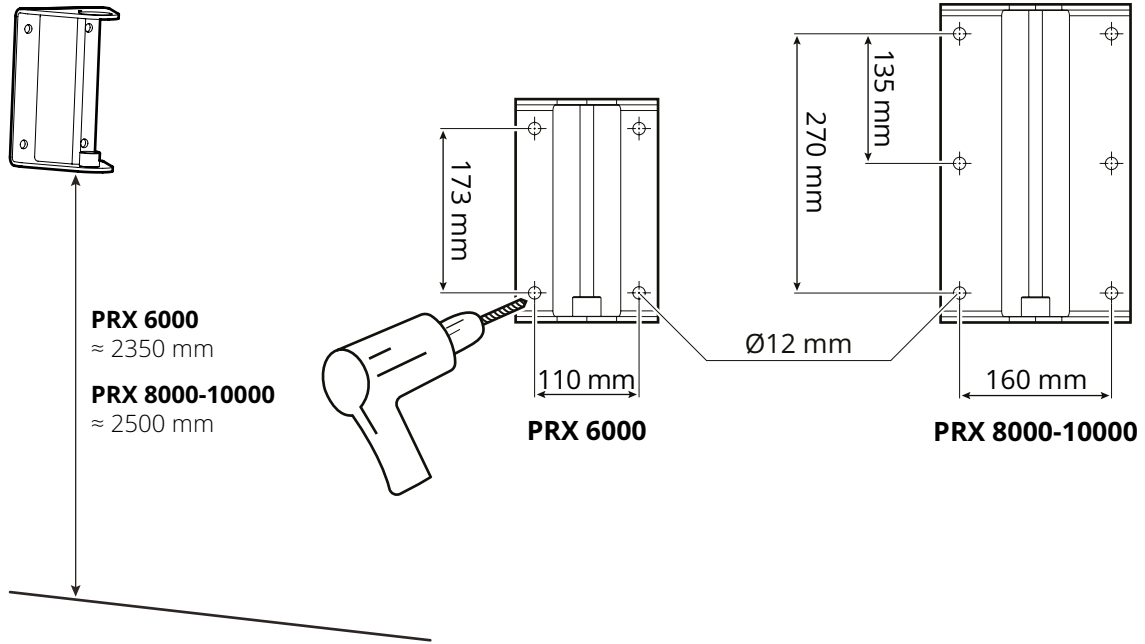

1

PRX 6000

PTZ 500-2000

PTZ 2500