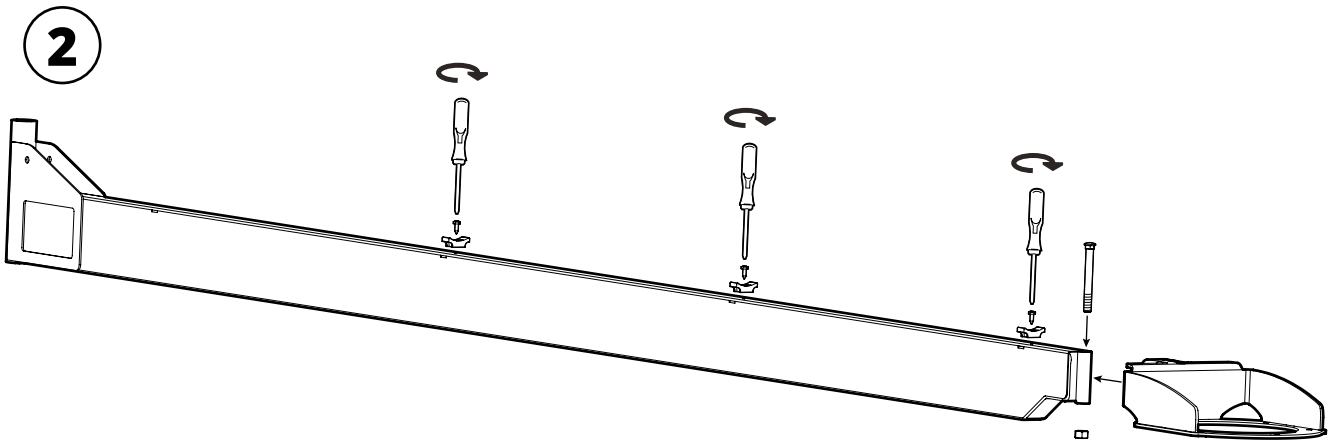

12

13

14

15

Exploded view

The **FUMEX** product range includes Extraction Arms • Vehicle Exhaust Extraction • Fans • Filters • Controls • Workshop Equipment

FUMEX

Verkstadsvägen 2, 931 61 Skellefteå, SWEDEN • +46 (0)910-361 80 • info@fumex.se • www.fumex.com