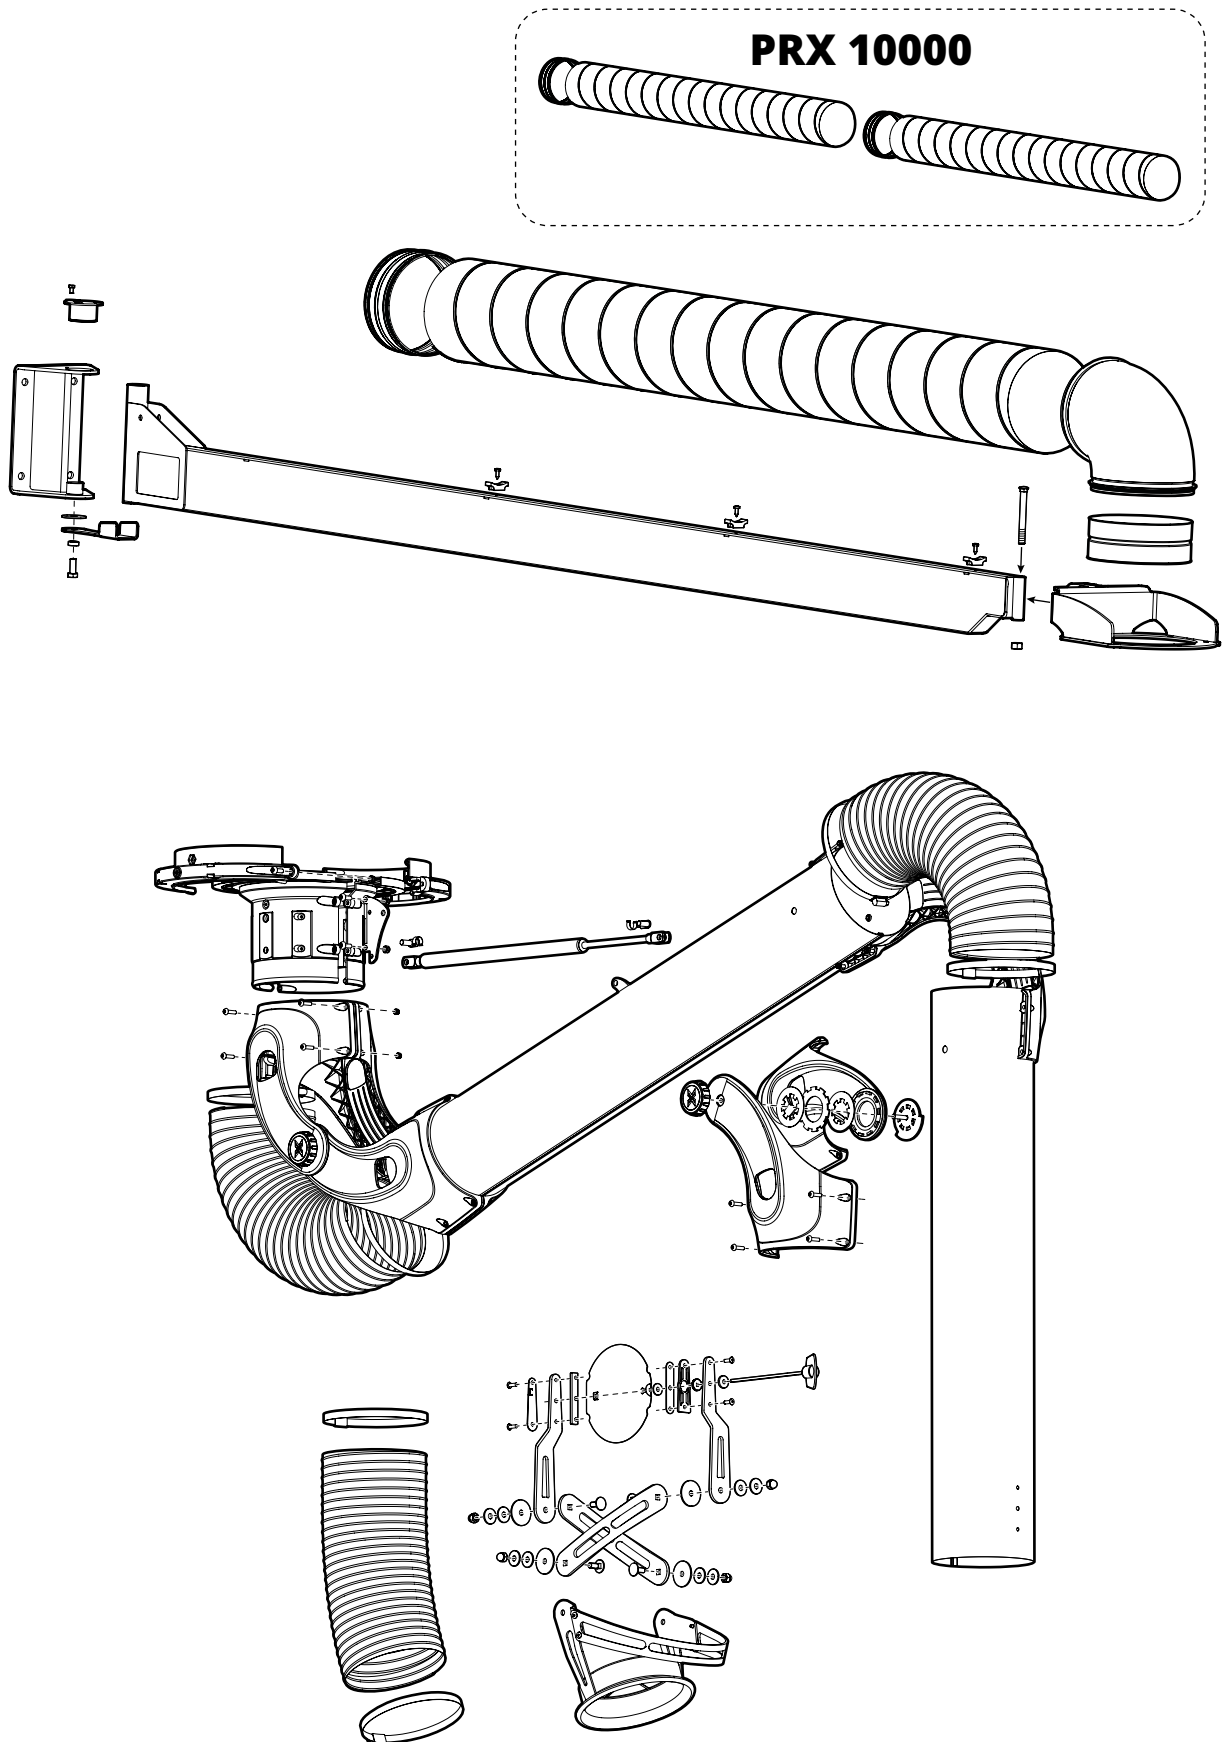

12

13

14

15

Exploded view

The **FUMEX** product range includes Extraction Arms • Vehicle Exhaust Extraction • Fans • Filters • Controls • Workshop Equipment

FUMEX

Verkstadsvägen 2, 931 61 Skellefteå, SWEDEN • +46 (0)910-361 80 • info@fumex.se • www.fumex.com