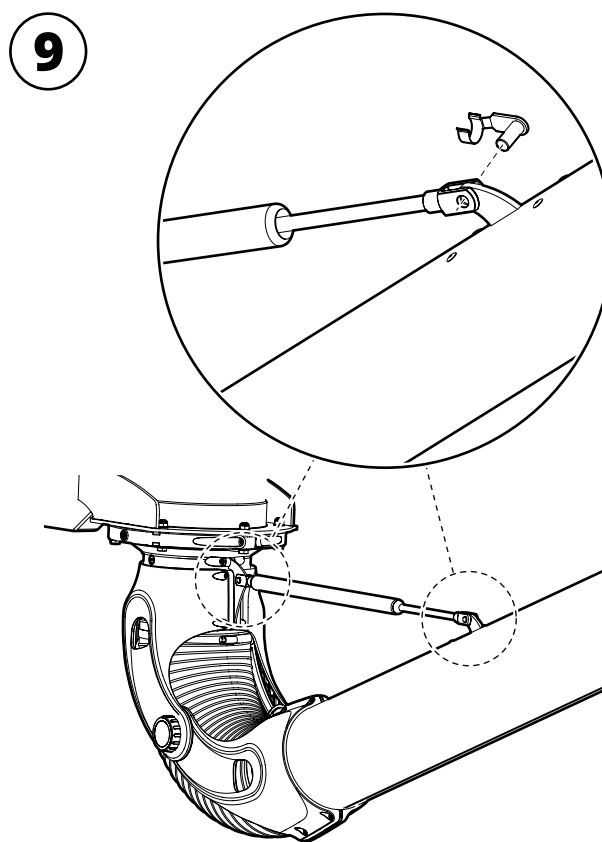

12

13

14

15

Exploded view

The **FUMEX** product range includes Extraction Arms • Vehicle Exhaust Extraction • Fans • Filters • Controls • Workshop Equipment

FUMEX

Verkstadsvägen 2, 931 61 Skellefteå, SWEDEN • +46 (0)910-361 80 • info@fumex.se • www.fumex.com