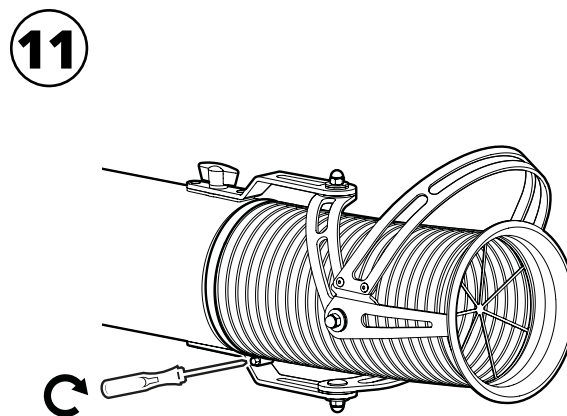

12

13

14

15

Exploded view

The **FUMEX** product range includes Extraction Arms • Vehicle Exhaust Extraction • Fans • Filters • Controls • Workshop Equipment

FUMEX

Verkstadsvägen 2, 931 61 Skellefteå, SWEDEN • +46 (0)910-361 80 • info@fumex.se • www.fumex.com