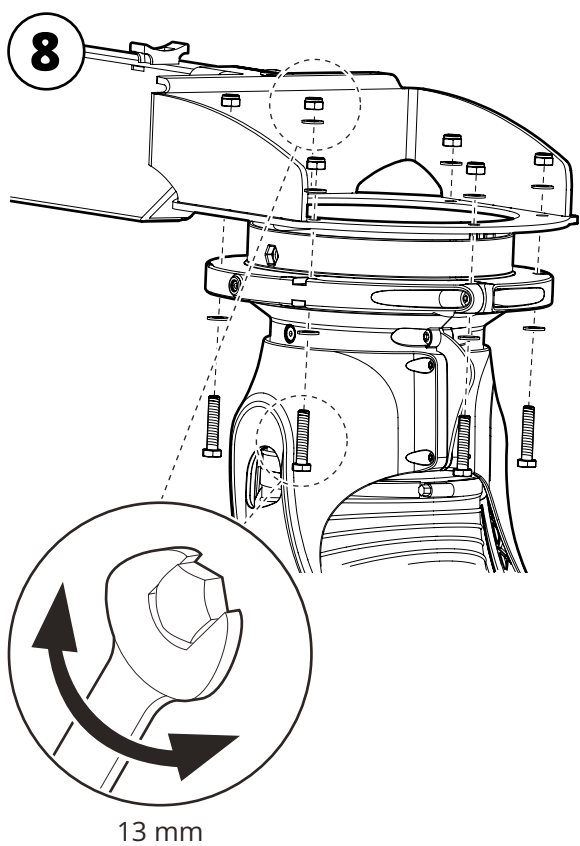

12

13

14

15

Exploded view

The **FUMEX** product range includes Extraction Arms • Vehicle Exhaust Extraction • Fans • Filters • Controls • Workshop Equipment

FUMEX

Verkstadsvägen 2, 931 61 Skellefteå, SWEDEN • +46 (0)910-361 80 • info@fumex.se • www.fumex.com