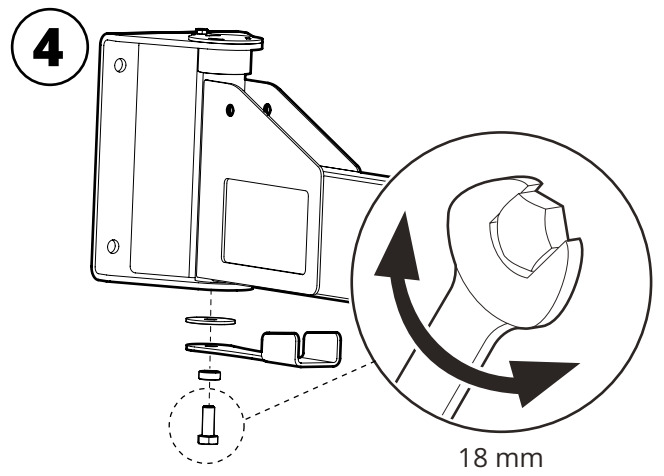

12

13

14

15

Exploded view

The **FUMEX** product range includes Extraction Arms • Vehicle Exhaust Extraction • Fans • Filters • Controls • Workshop Equipment

FUMEX

Verkstadsvägen 2, 931 61 Skellefteå, SWEDEN • +46 (0)910-361 80 • info@fumex.se • www.fumex.com