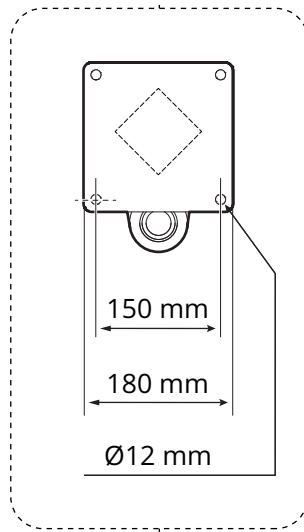

12

13

14

15

Exploded view

The **FUMEX** product range includes Extraction Arms • Vehicle Exhaust Extraction • Fans • Filters • Controls • Workshop Equipment

FUMEX

Verkstadsvägen 2, 931 61 Skellefteå, SWEDEN • +46 (0)910-361 80 • info@fumex.se • www.fumex.com