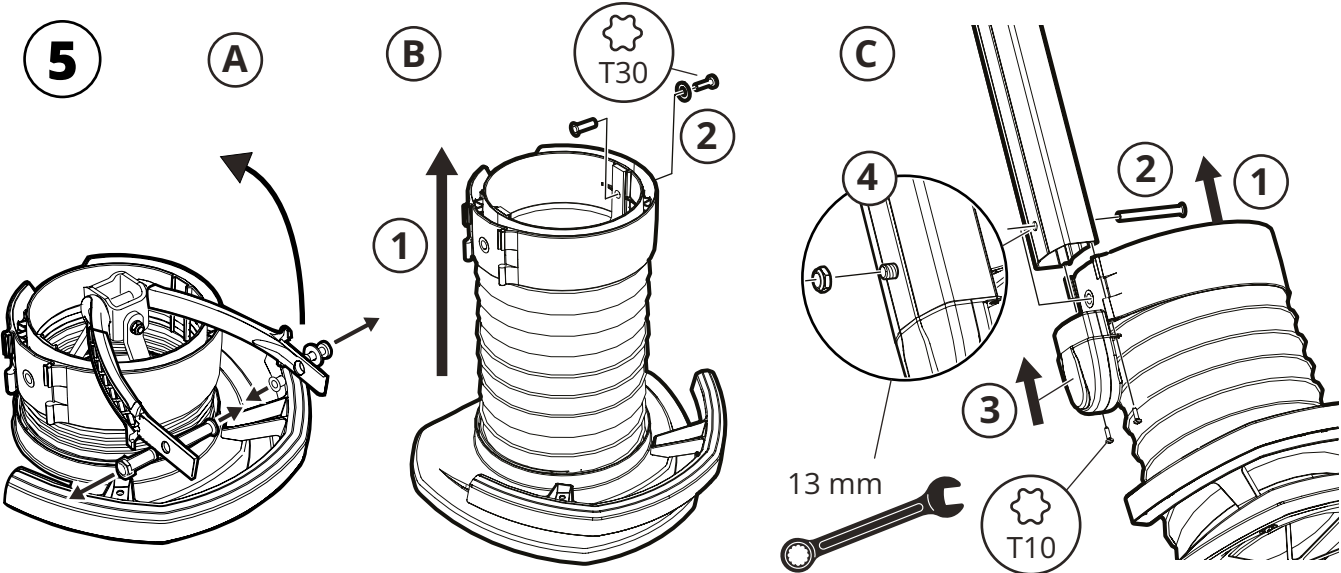

Installation

PR 9000/11000

FUMEX

PURE ADVANTAGE

The FUMEX product range includes Extraction Arms • Vehicle Exhaust Extraction • Fans • Filters • Controls • Workshop Equipment

FUMEX

Verkstadvägen 2, 931 61 Skellefteå, SWEDEN • +46 (0)910-361 80 • info@fumex.se • www.fumex.com