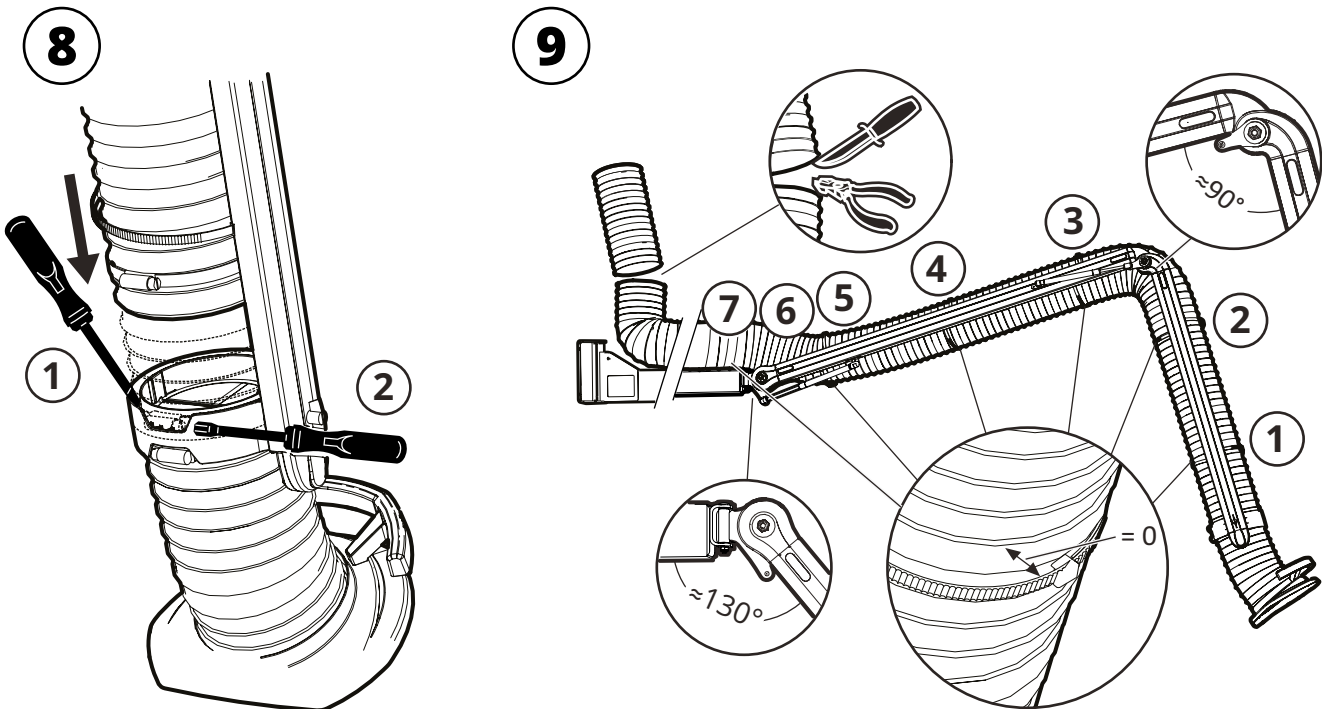

Installation

PR 9000/11000

FUMEX

PURE ADVANTAGE

The FUMEX product range includes Extraction Arms • Vehicle Exhaust Extraction • Fans • Filters • Controls • Workshop Equipment

FUMEX

Verkstadvägen 2, 931 61 Skellefteå, SWEDEN • +46 (0)910-361 80 • info@fumex.se • www.fumex.com