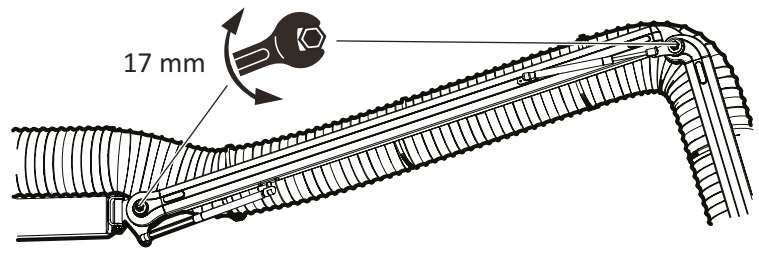

Installation

PR 9000/11000

FUMEX

PURE ADVANTAGE

The FUMEX product range includes Extraction Arms • Vehicle Exhaust Extraction • Fans • Filters • Controls • Workshop Equipment

FUMEX

Verkstadvägen 2, 931 61 Skellefteå, SWEDEN • +46 (0)910-361 80 • info@fumex.se • www.fumex.com