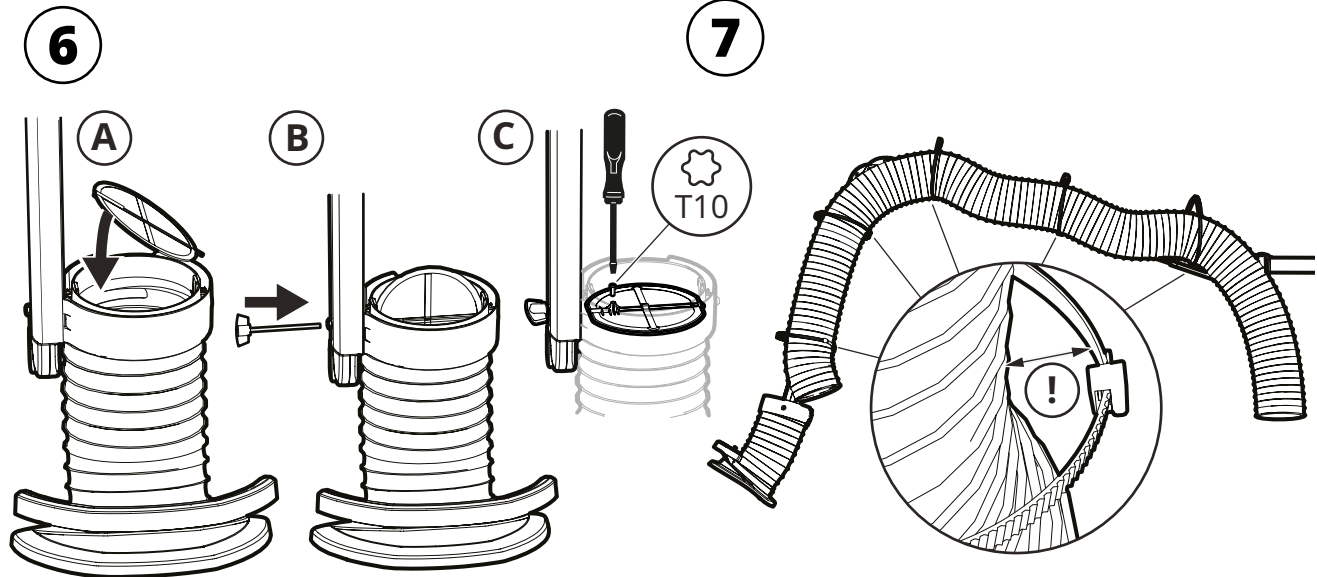

Installation

PR 9000/11000

FUMEX

PURE ADVANTAGE

The FUMEX product range includes Extraction Arms • Vehicle Exhaust Extraction • Fans • Filters • Controls • Workshop Equipment

FUMEX

Verkstadvägen 2, 931 61 Skellefteå, SWEDEN • +46 (0)910-361 80 • info@fumex.se • www.fumex.com