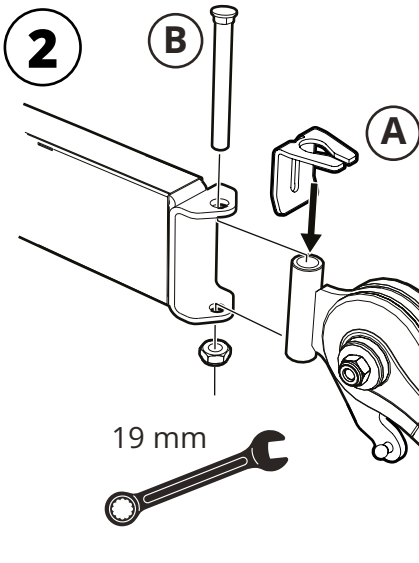

Installation

PR 9000/11000

FUMEX

PURE ADVANTAGE

The FUMEX product range includes Extraction Arms • Vehicle Exhaust Extraction • Fans • Filters • Controls • Workshop Equipment

FUMEX

Verkstadvägen 2, 931 61 Skellefteå, SWEDEN • +46 (0)910-361 80 • info@fumex.se • www.fumex.com