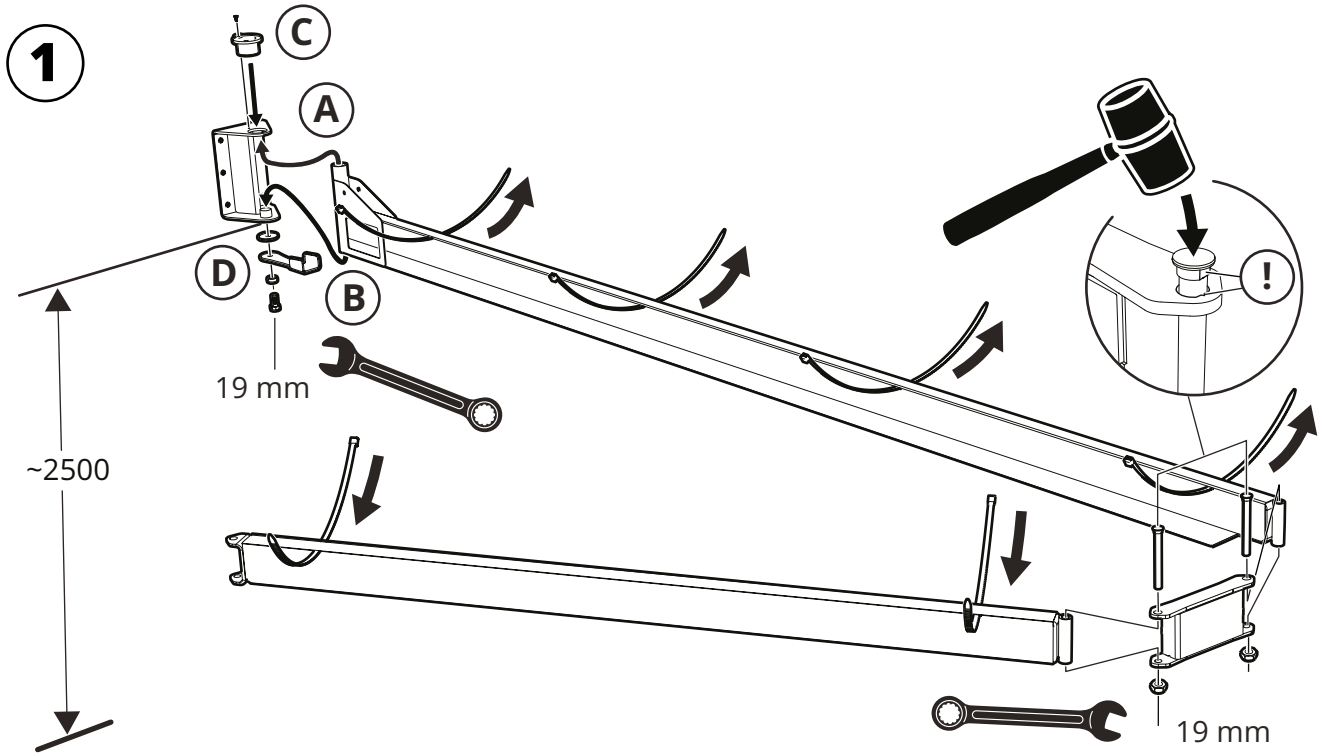

Installation

PR 9000/11000

FUMEX

PURE ADVANTAGE

The FUMEX product range includes Extraction Arms • Vehicle Exhaust Extraction • Fans • Filters • Controls • Workshop Equipment

FUMEX

Verkstadvägen 2, 931 61 Skellefteå, SWEDEN • +46 (0)910-361 80 • info@fumex.se • www.fumex.com