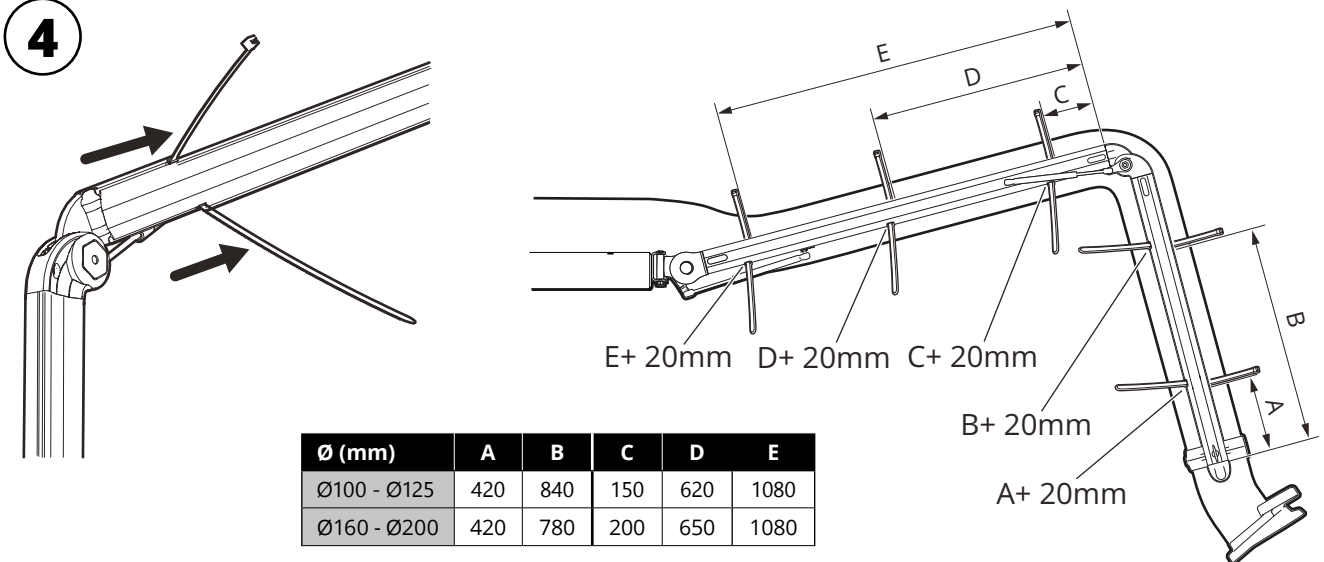

Installation

PR 9000/11000

FUMEX

PURE ADVANTAGE

The FUMEX product range includes Extraction Arms • Vehicle Exhaust Extraction • Fans • Filters • Controls • Workshop Equipment

FUMEX

Verkstadvägen 2, 931 61 Skellefteå, SWEDEN • +46 (0)910-361 80 • info@fumex.se • www.fumex.com