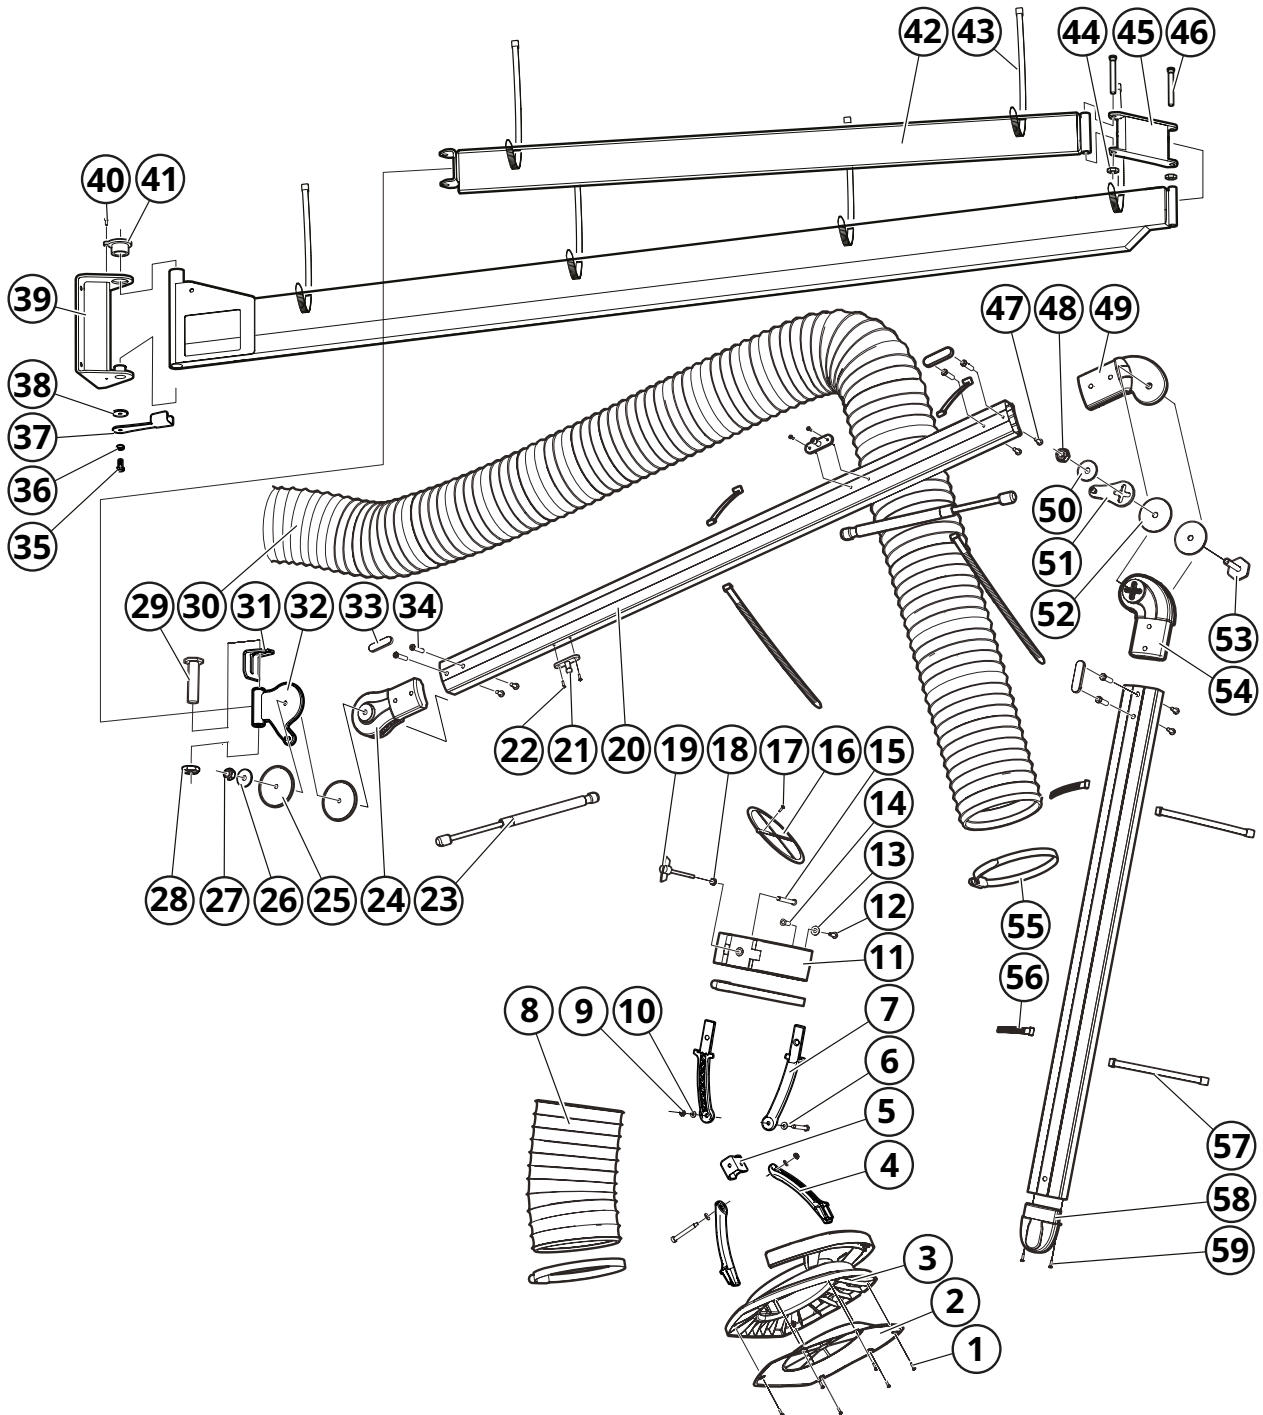

Installation

PR 9000/11000

FUMEX

PURE ADVANTAGE

The FUMEX product range includes Extraction Arms • Vehicle Exhaust Extraction • Fans • Filters • Controls • Workshop Equipment

FUMEX

Verkstadvägen 2, 931 61 Skellefteå, SWEDEN • +46 (0)910-361 80 • info@fumex.se • www.fumex.com