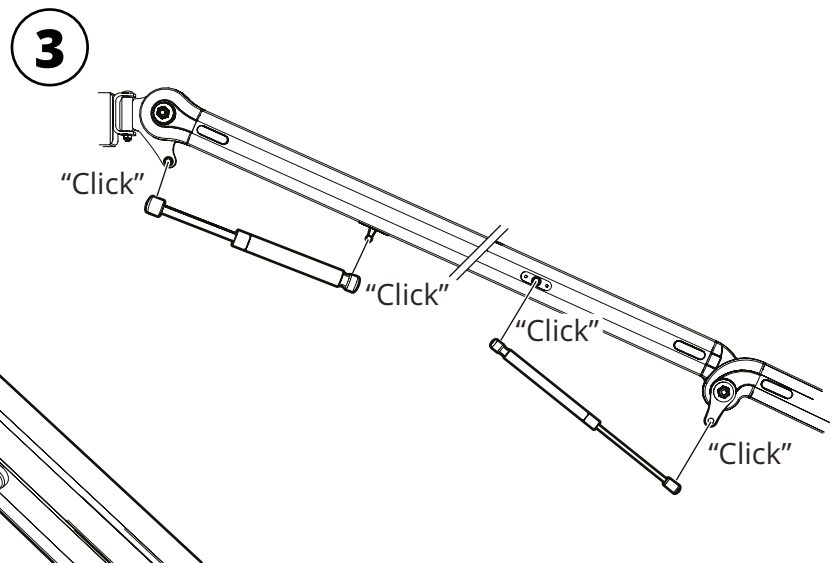

Installation

PR 9000/11000

FUMEX

PURE ADVANTAGE

The FUMEX product range includes Extraction Arms • Vehicle Exhaust Extraction • Fans • Filters • Controls • Workshop Equipment

FUMEX

Verkstadvägen 2, 931 61 Skellefteå, SWEDEN • +46 (0)910-361 80 • info@fumex.se • www.fumex.com